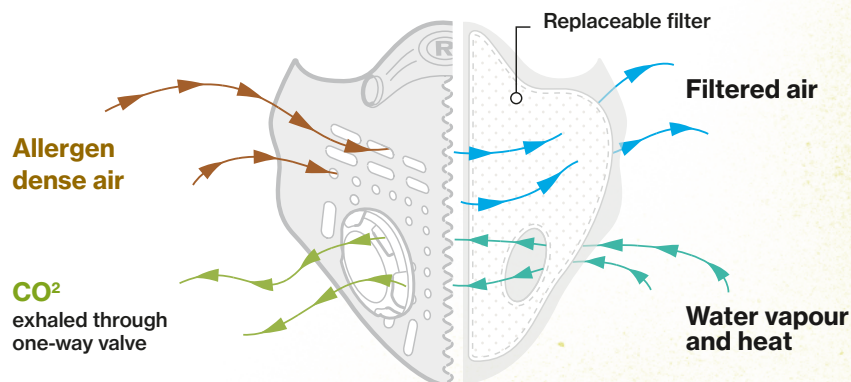

Independently assured

This Respro® mask has received an 'Allergy Friendly Product' award from the British Allergy Foundation.