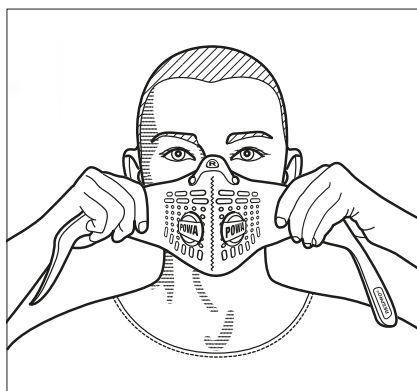

Itchy eyes, congestion, fatigue, sneezing, coughing, nasal drip, inflammation, Hives due to the effects of pollen, animal dander and airborne allergens.

Respro® masks have an adjustable hook and loop fastening for optimum fit and comfort. The formable nose clip can be gently shaped to form an effective seal.